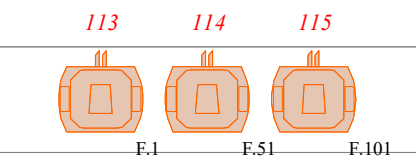

PAARD Den Haag, Grolsch Zaal - april 2025

Floor package

Legend

Symbol	Name	Count	Mode
	Rogue R1 BeamWash	6	15
	Ovation E-260WW 26deg	12	6
	Maverick Force 2 Profile	18	Advanced
	Maverick Force 2 BeamWash	12	Single Basic2
	Color Strike M	6	68
	Strike Array 2	10	9