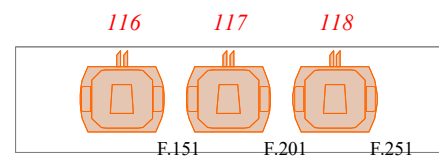

PAARD Den Haag, Grolsch Zaal - april 2025

Floor package

Legend

Symbol	Name	Count	Mode
	Rogue R1 BeamWash	6	15
	Ovation E-260WW 26deg	12	6
	Maverick Force 2 Profile	18	Advanced
	Maverick Force 2 BeamWash	12	Single Basic2
	Color Strike M	6	68
	Strike Array 2	10	9