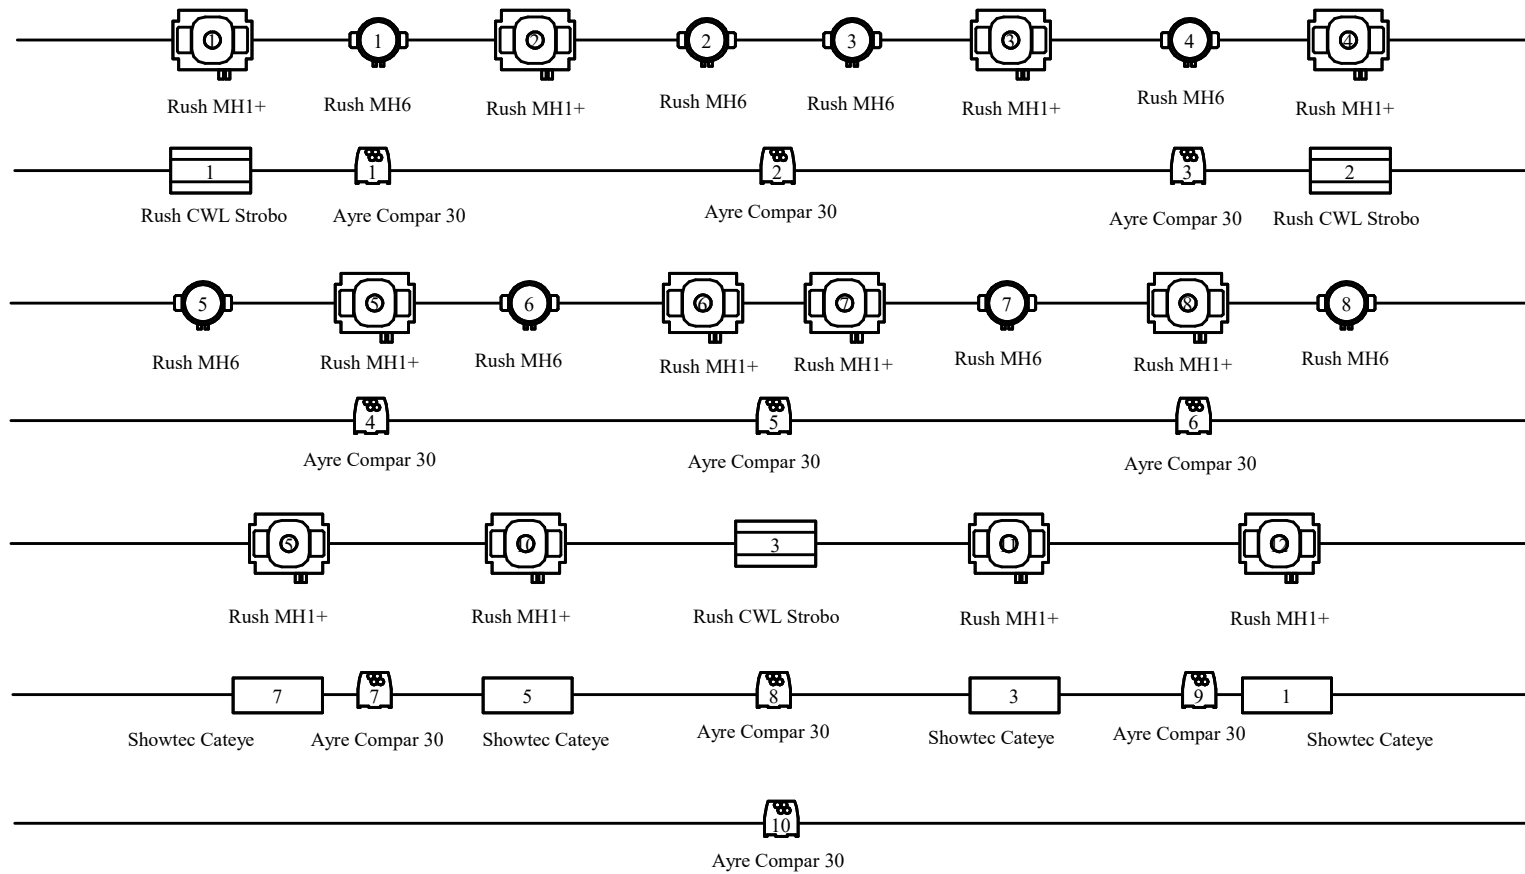

Backdrop pipe 5 meter

1x Highend Roadhog 4 + VGA Wing  
1x Swefog Intellahazer Xeon 2  
1x ECT Sinusdimmer 48CH -2000 watt

12x Rush MH1+ Profile  
8x Rush MH6 RGBW Wash  
3x Rush CWL Strobo  
10x Ayra Compar 30 RGBW Led