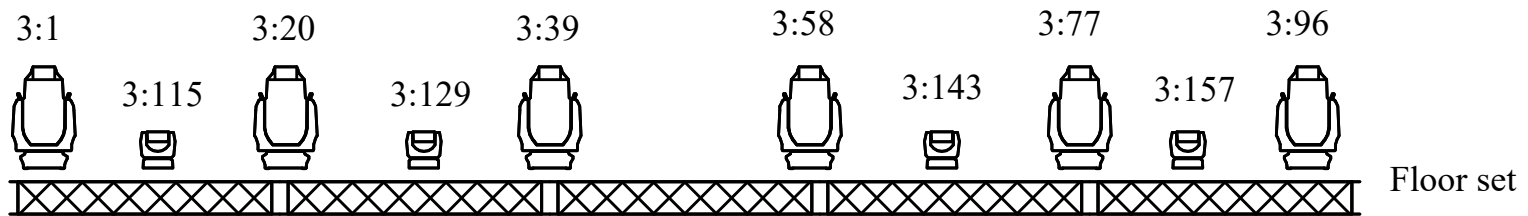

Down Stage

Mid Stage

Up stage

Floor set

	Martin Quantum Profile Extend Mode		Martin Mac Aura XB Standard Mode		Rush MH6 Wash		Martin Atomic 3K 4 CH Mode
---	---------------------------------------	---	-------------------------------------	---	---------------	---	-------------------------------