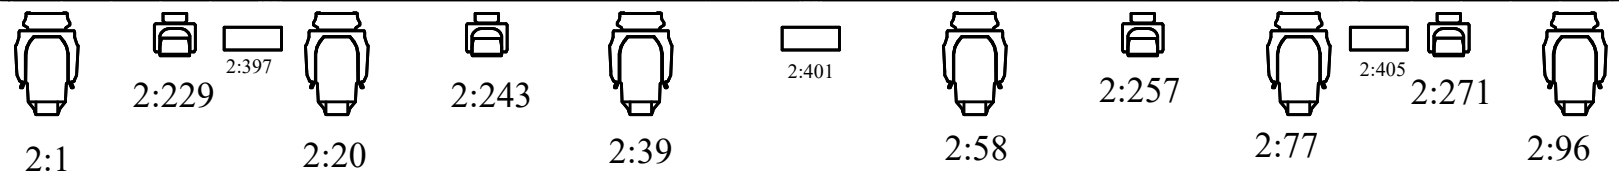

Down Stage

Mid Stage

Up stage

Floor set

	Martin Quantum Profile Extend Mode		Martin Mac Aura XB Standard Mode		Rush MH6 Wash		Martin Atomic 3K 4 CH Mode
---	---------------------------------------	---	-------------------------------------	---	---------------	---	-------------------------------